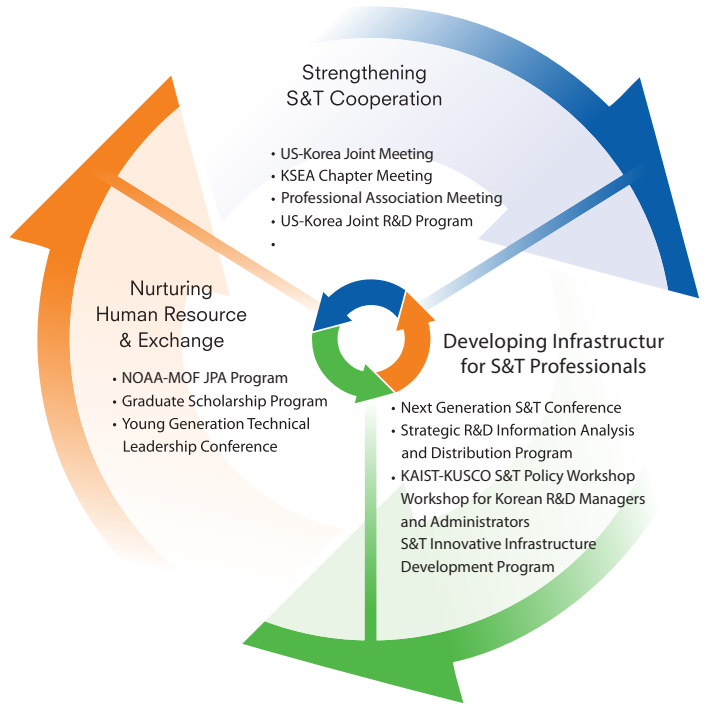

Go KWise!

Contact us: kwisesandiego@gmail.com; www.kwise.org

“Frontier of Korea -U.S. S&T Cooperation!”

The Korea-U.S. Science Cooperation Center (KUSCO) is a non-profit organization, established in Vienna, Virginia in 1997.

KUSCO was established to accomplish two major missions: to enhance cooperative efforts in S&T between Korea and the U.S. and to support Korean-American scientists & engineers here in the United States.